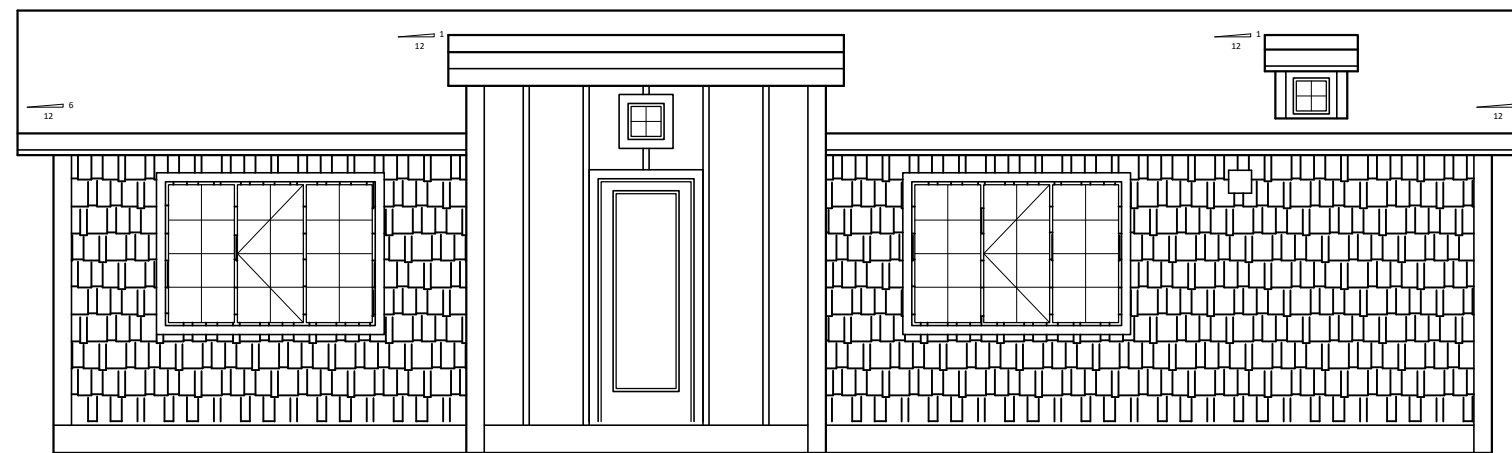

ELEVATION - LEFT SIDE

ELEVATION - REAR

ELEVATION - RIGHT SIDE

ELEVATION - FRONT

FLOOR PLAN - MAIN

Elk Horn A277 - BY ROVER TINY HOMES