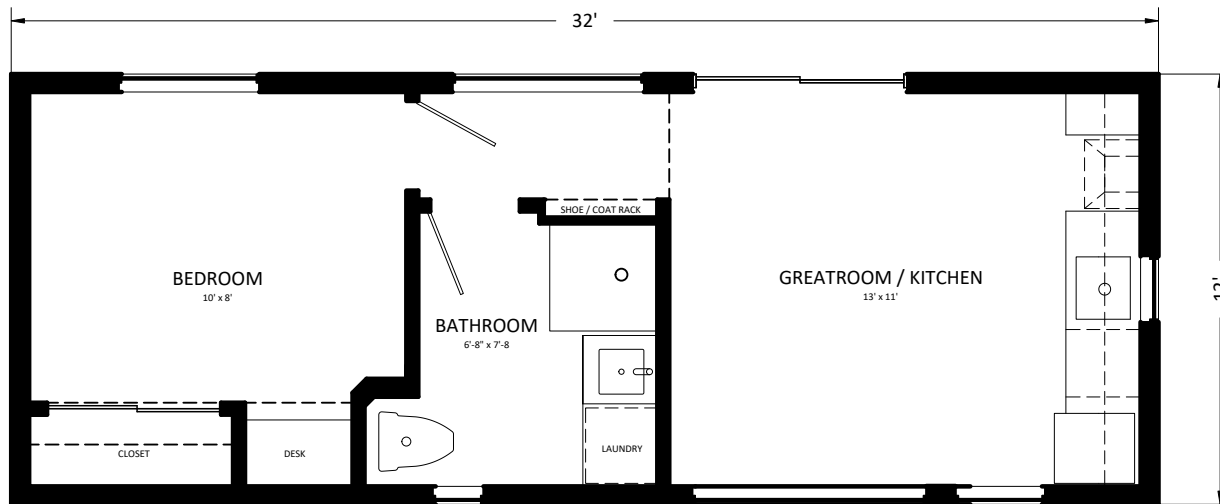

Woodside

Floor Plan - Upper 77 sq/ft

Woodside

Floor Plan - Main 384 sq/ft